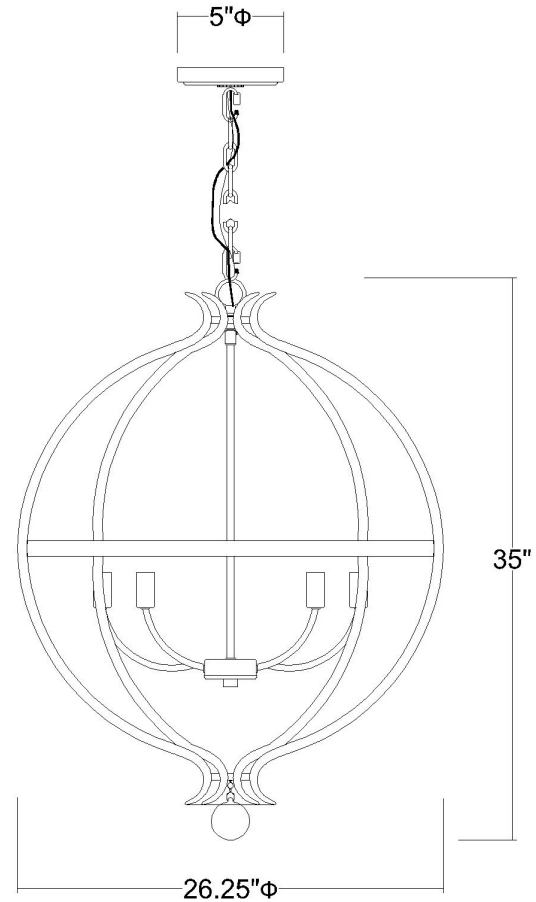

IN11342CW

CALLIE 6-LIGHT CHANDELIER

Description:	Callie 6-Light Chandelier
Finish:	Country White
Dimensions:	26-1/4" Dia. x 35" H
Bulbs:	6-60W Cand.
Installed Weight:	14.85 lbs.
Certification:	cUL / dry location

Material:	Steel and crystal
Shades:	NA
Glass:	NA
Canopy Dimensions:	5" Dia.
Chain/Wire:	5' Chain, 12' Wire
Additional Finishes:	NA